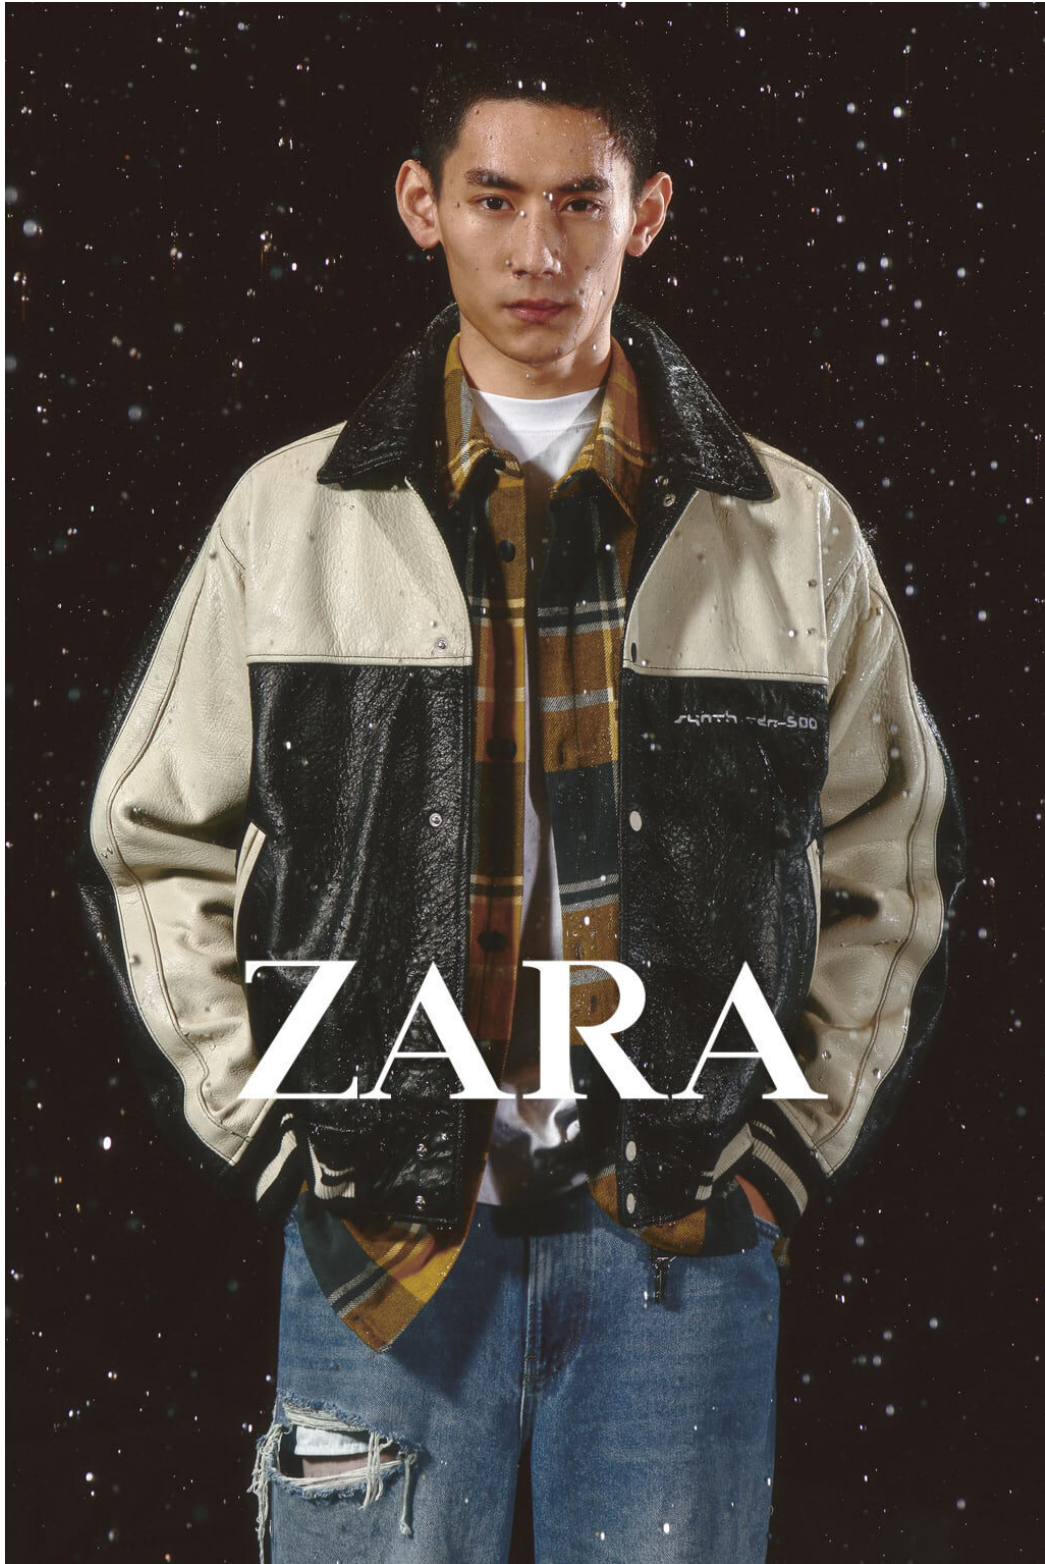

JIE ZHENG

height 6'1" · bust 35.5" · waist 28.5" · hips 35.5" · suit 48
shoes size 43 EU/12 US/8 UK · hair black · eyes brown